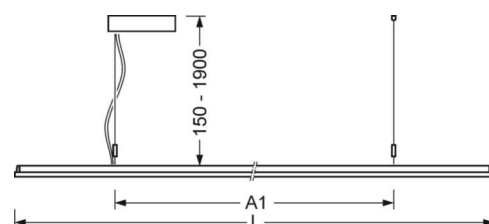

Suspended luminaire/light run - Micro-prismatic diffuser - direct/indirect distribution - equipped for light run installation

Ultra-flat luminaire housing design, painted extruded aluminium profile, visible installation height 10/24mm, prepared for light run installation; Housing colour silver grey/white aluminium RAL 9006; Direct/indirect light distribution, direct share by means of a microprism made of PMMA, homogeneous light emission through lateral LED light coupling in Light Guide panel and semi-diffuse, reflective white coating, with special decoupling technology for defined ceiling illumination; for VDU workstations, omnidirectional glare reduction according to the current norm DIN-EN 12464-1. Electrical connection via start luminaire with 3-pin connection cable and light-run luminaires with through-wiring. Luminaire can only be operated in conjunction with a single luminaire. Y-wire suspension and luminaire connector are included in the scope of delivery

CHARACTERISTICS

Order number	46252024175
EAN number	4020863378388
Commodity code	94051190
Certification mark	IP 20, Protection class I, VDU 65° < 3000, F, Indoor, CE
Impact resistance (IK rating)	IK02
Ambient temperatur	ta 25°C
Warranty period	5 years
State funding programs	BEG - Federal funding for efficient buildings (valid only for Germany)

ELECTRICAL ENGINEERING

Controller	Electronic driver (1 pcs.)
System output	36W
Mains voltage	230V/50Hz
Circuit breakers (inrush current)	15 pieces/B10, 25 pieces/B16, 26 pieces/C10, 42 pieces/C16
Energy efficiency class/light source	C

LIGHTING TECHNOLOGY