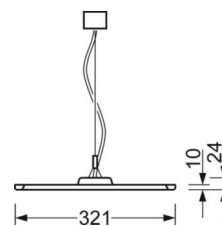

Reference	LED 4600lm 830
ηLB	100 %
Φ ↓/↑	74 % / 26 %
UGR lat./long.	16.3 / 15.8
VDU	65° < 3000cd/m²