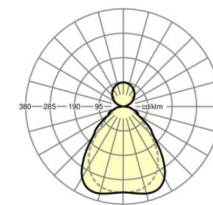

CHARACTERISTICS

Order number	46252024175
EAN number	4020863378388
Commodity code	94051190
Certification mark	IP 20, Protection class I, VDU 65° < 3000, F, Indoor, CE
Impact resistance (IK rating)	IK02
Ambient temperatur	ta 25°C
Warranty period	5 years
State funding programs	BEG - Federal funding for efficient buildings (valid only for Germany)

ELECTRICAL ENGINEERING

Controller	Electronic driver (1 pcs.)
System output	36W
Mains voltage	230V/50Hz
Circuit breakers (inrush current)	15 pieces/B10, 25 pieces/B16, 26 pieces/C10, 42 pieces/C16
Energy efficiency class/light source	C

LIGHTING TECHNOLOGY

Placement	LED, Colour rendering/Light colour CRI ≥ 80 / 3000K
Colour tolerance (MacAdam)	3SDCM
Nominal luminous flux	4568lm
LED service life	50000h L90/B10 (Tq 25°C)
Luminaire luminous efficiency	128lm/W
UGR lat./long.	16.3 / 15.8

MECHANICS

Housing colour	silver grey/white aluminium RAL 9006
Dimensions (LxWxH/DxH)	1250mm x 321mm x 24mm
Weight (net)	4.8kg
Type of installation	Pendant light strip mounting

Dimensions

L	1250 mm	Length
B	321 mm	Width
H	24 mm	Height
A1	700 mm	Mounting distance single mounting
A2	983 mm	Mounting distance 1st luminaire of the light run
A3	1266 mm	Mounting distance between luminaires in a light run arrangement
P min	150 mm	Minimum suspension length
P max	1900 mm	Maximum suspension length

DEEP-LINK

<https://www.regiolux.de/en/article/46252024175>